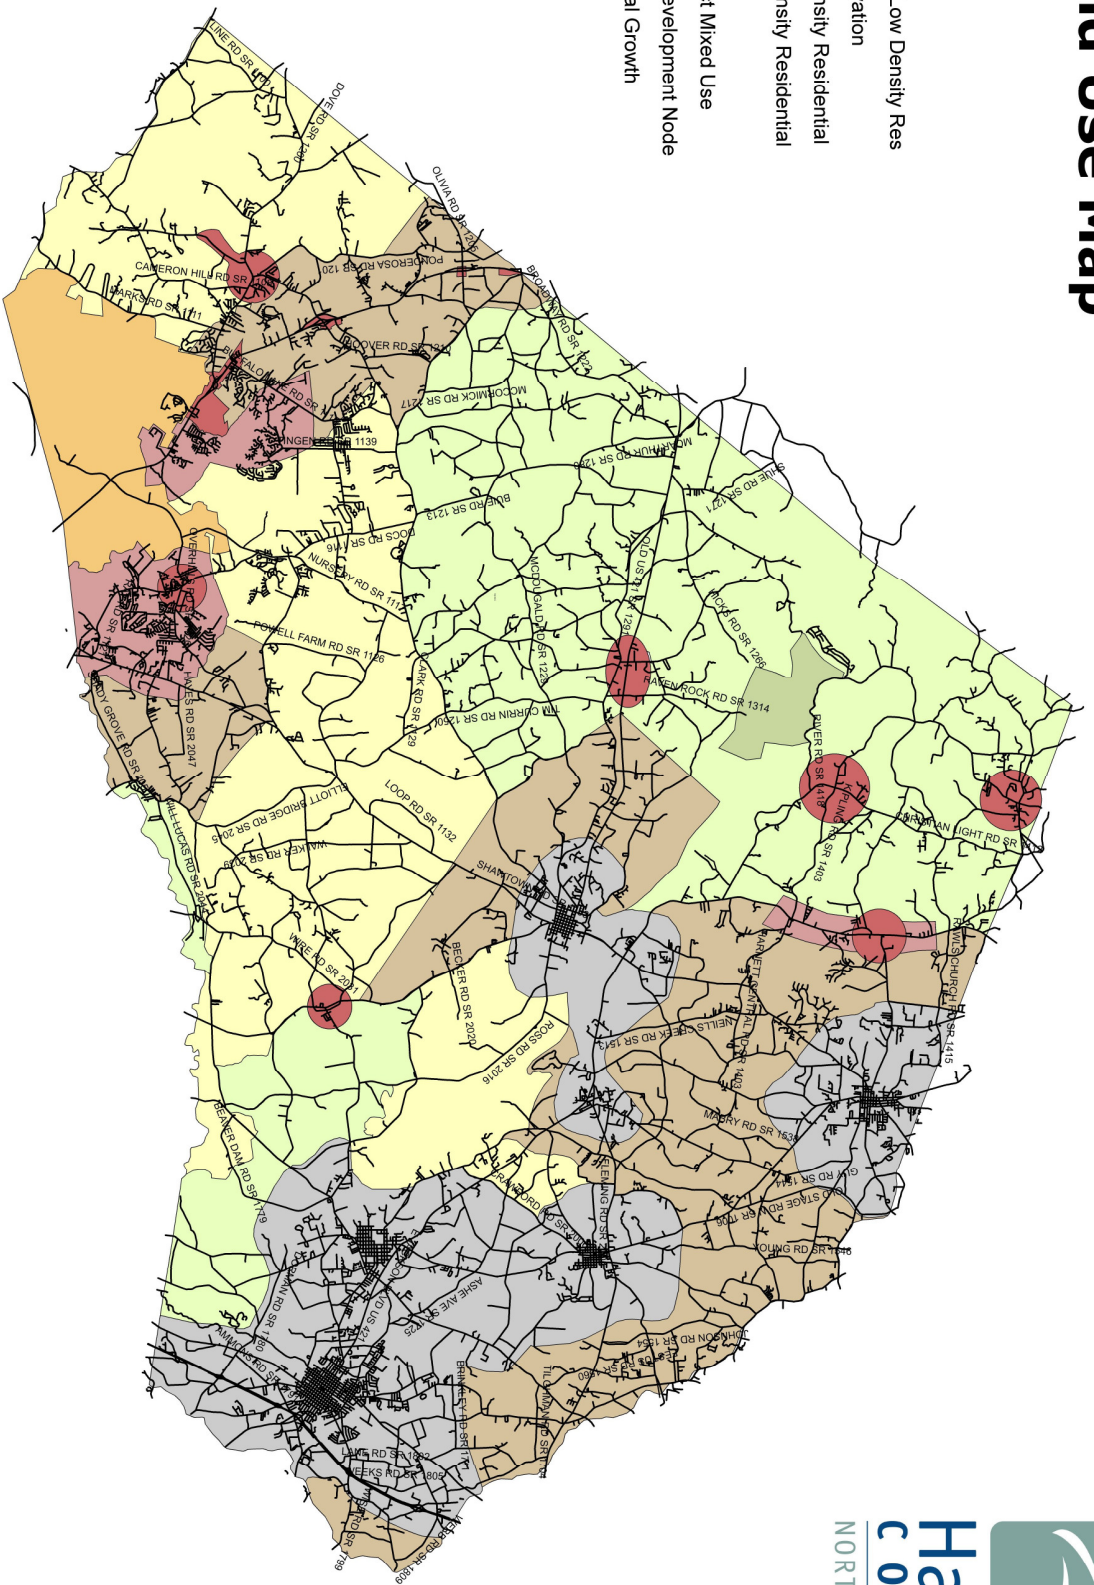

# Land Use Map

## Legend

-  Ag and Low Density Res
-  Conservation
-  Low Density Residential
-  Med Density Residential
-  Military
-  Compact Mixed Use
-  Rural Development Node
-  Municipal Growth

**Harnett**  
**C O U N T Y**  
 NORTH CAROLINA